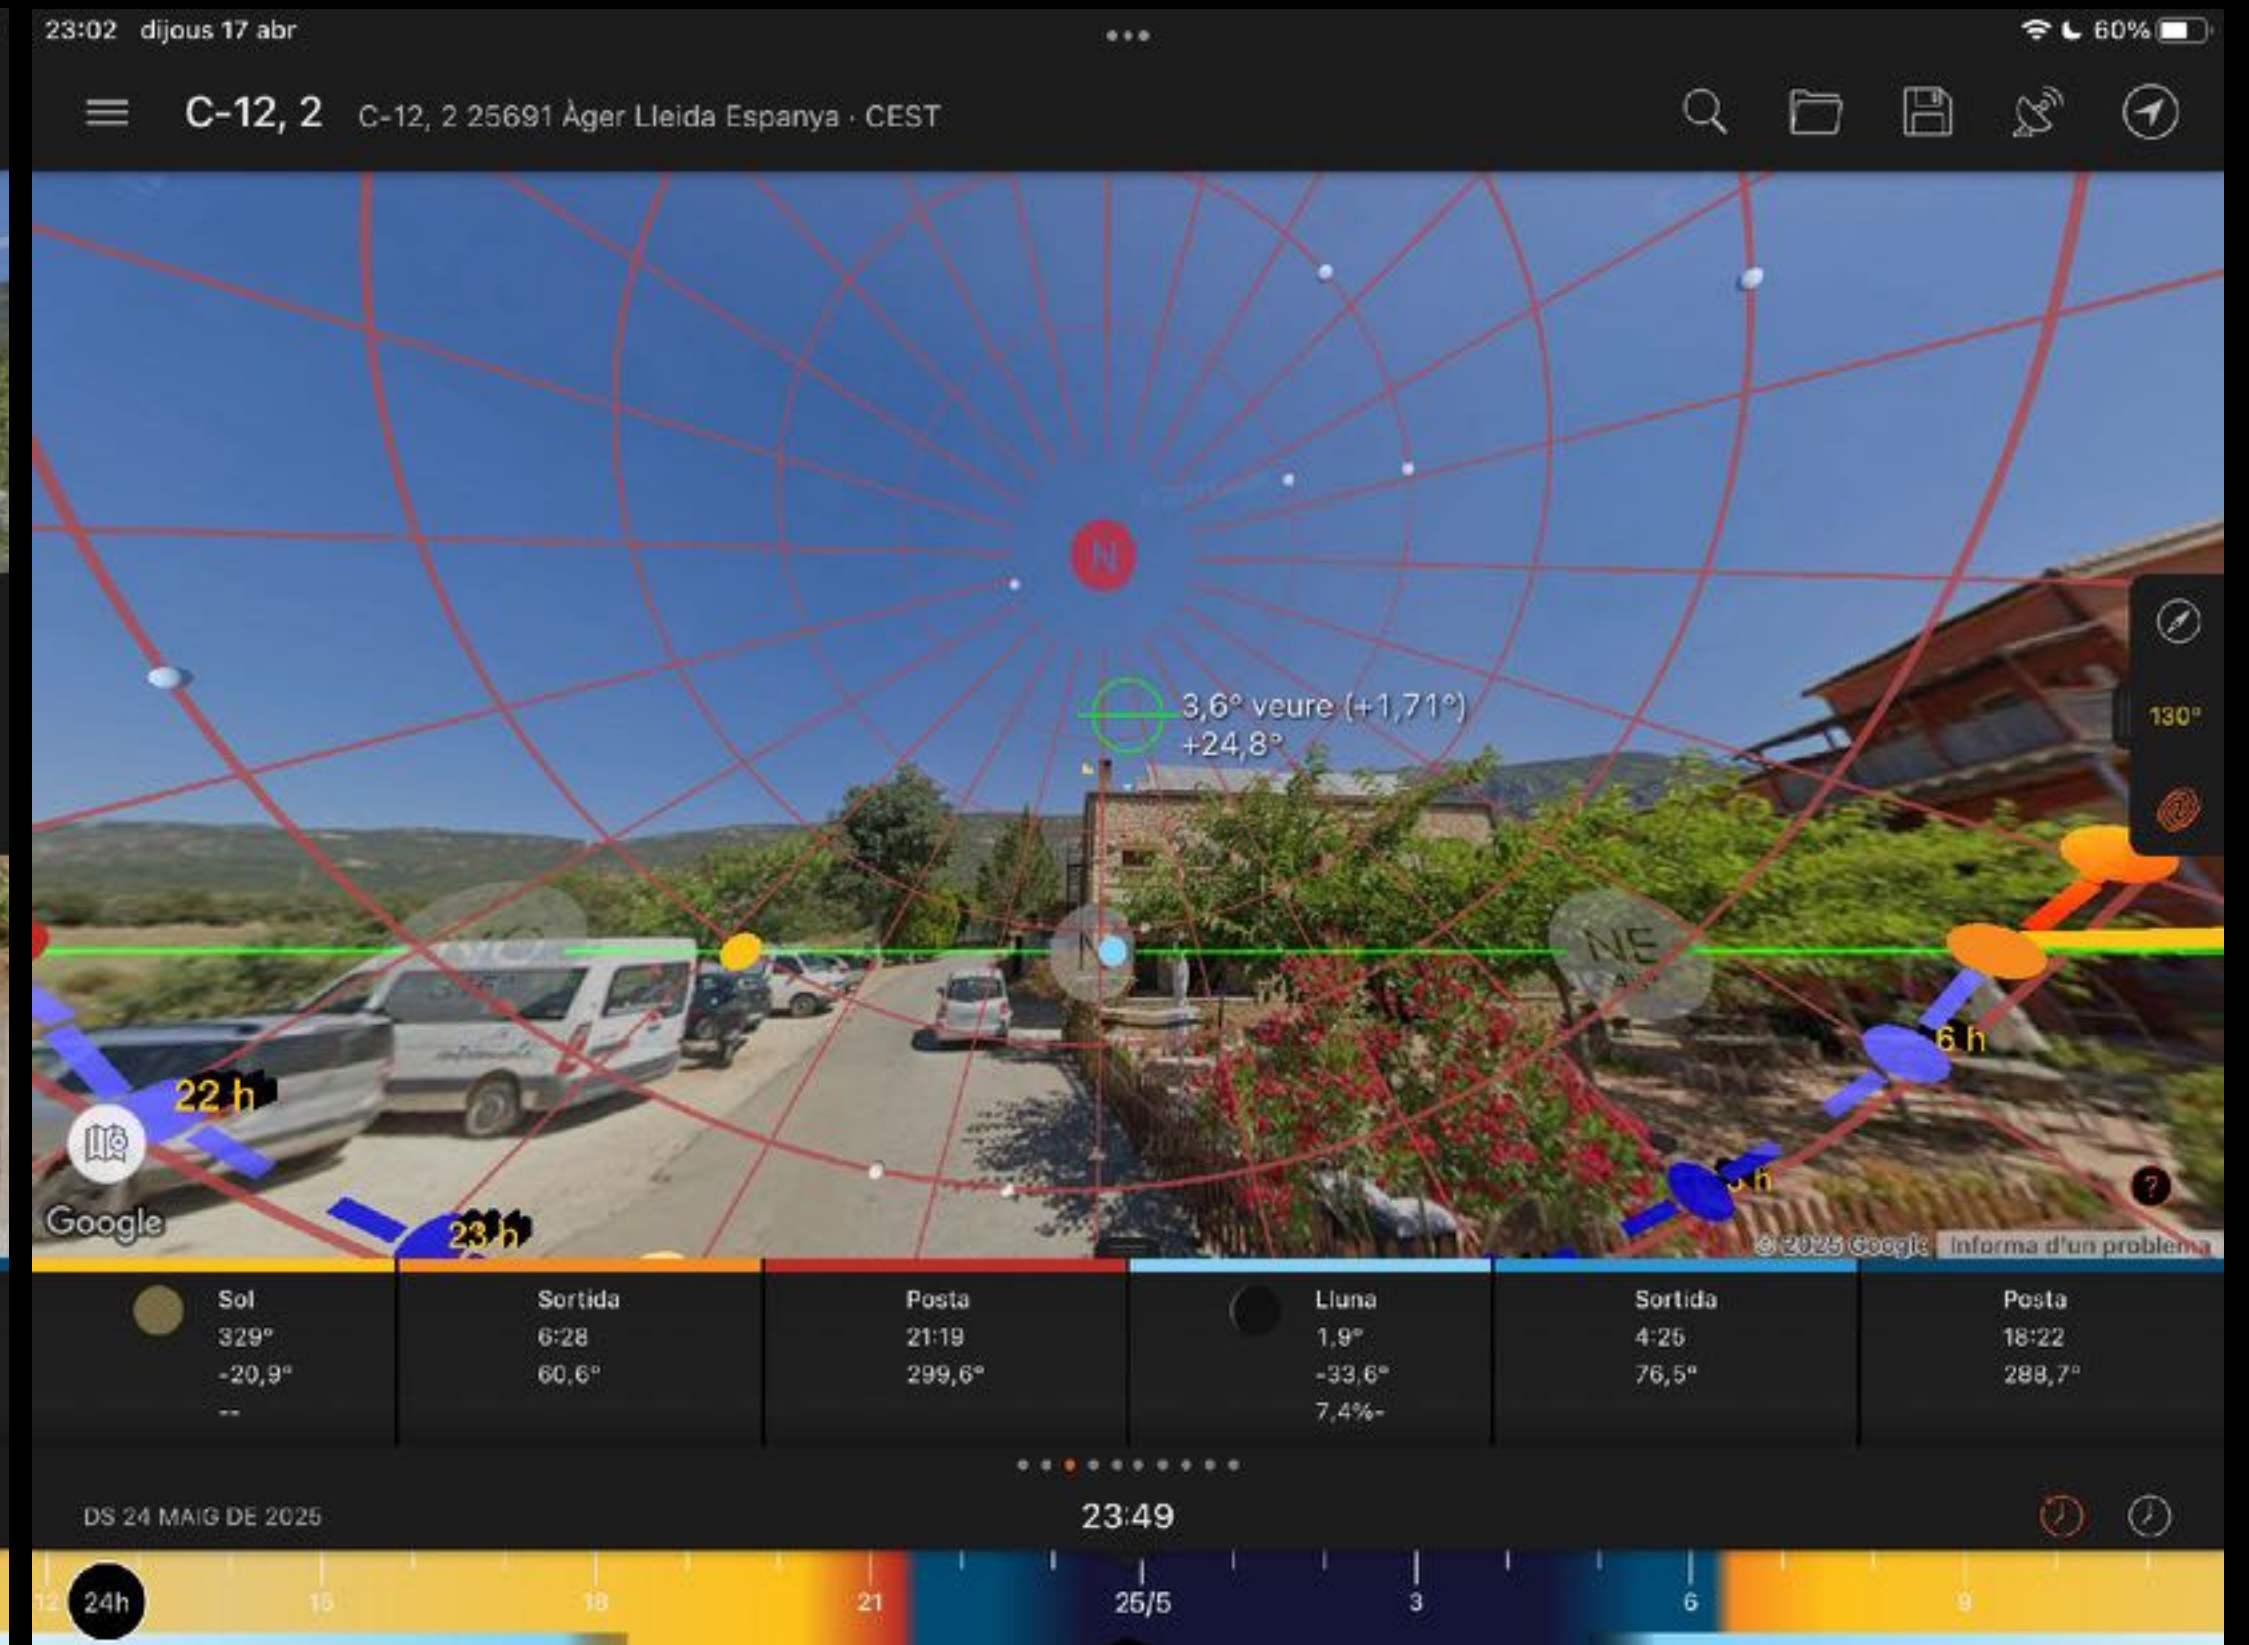

Sun Surveyor

Sun Surveyor