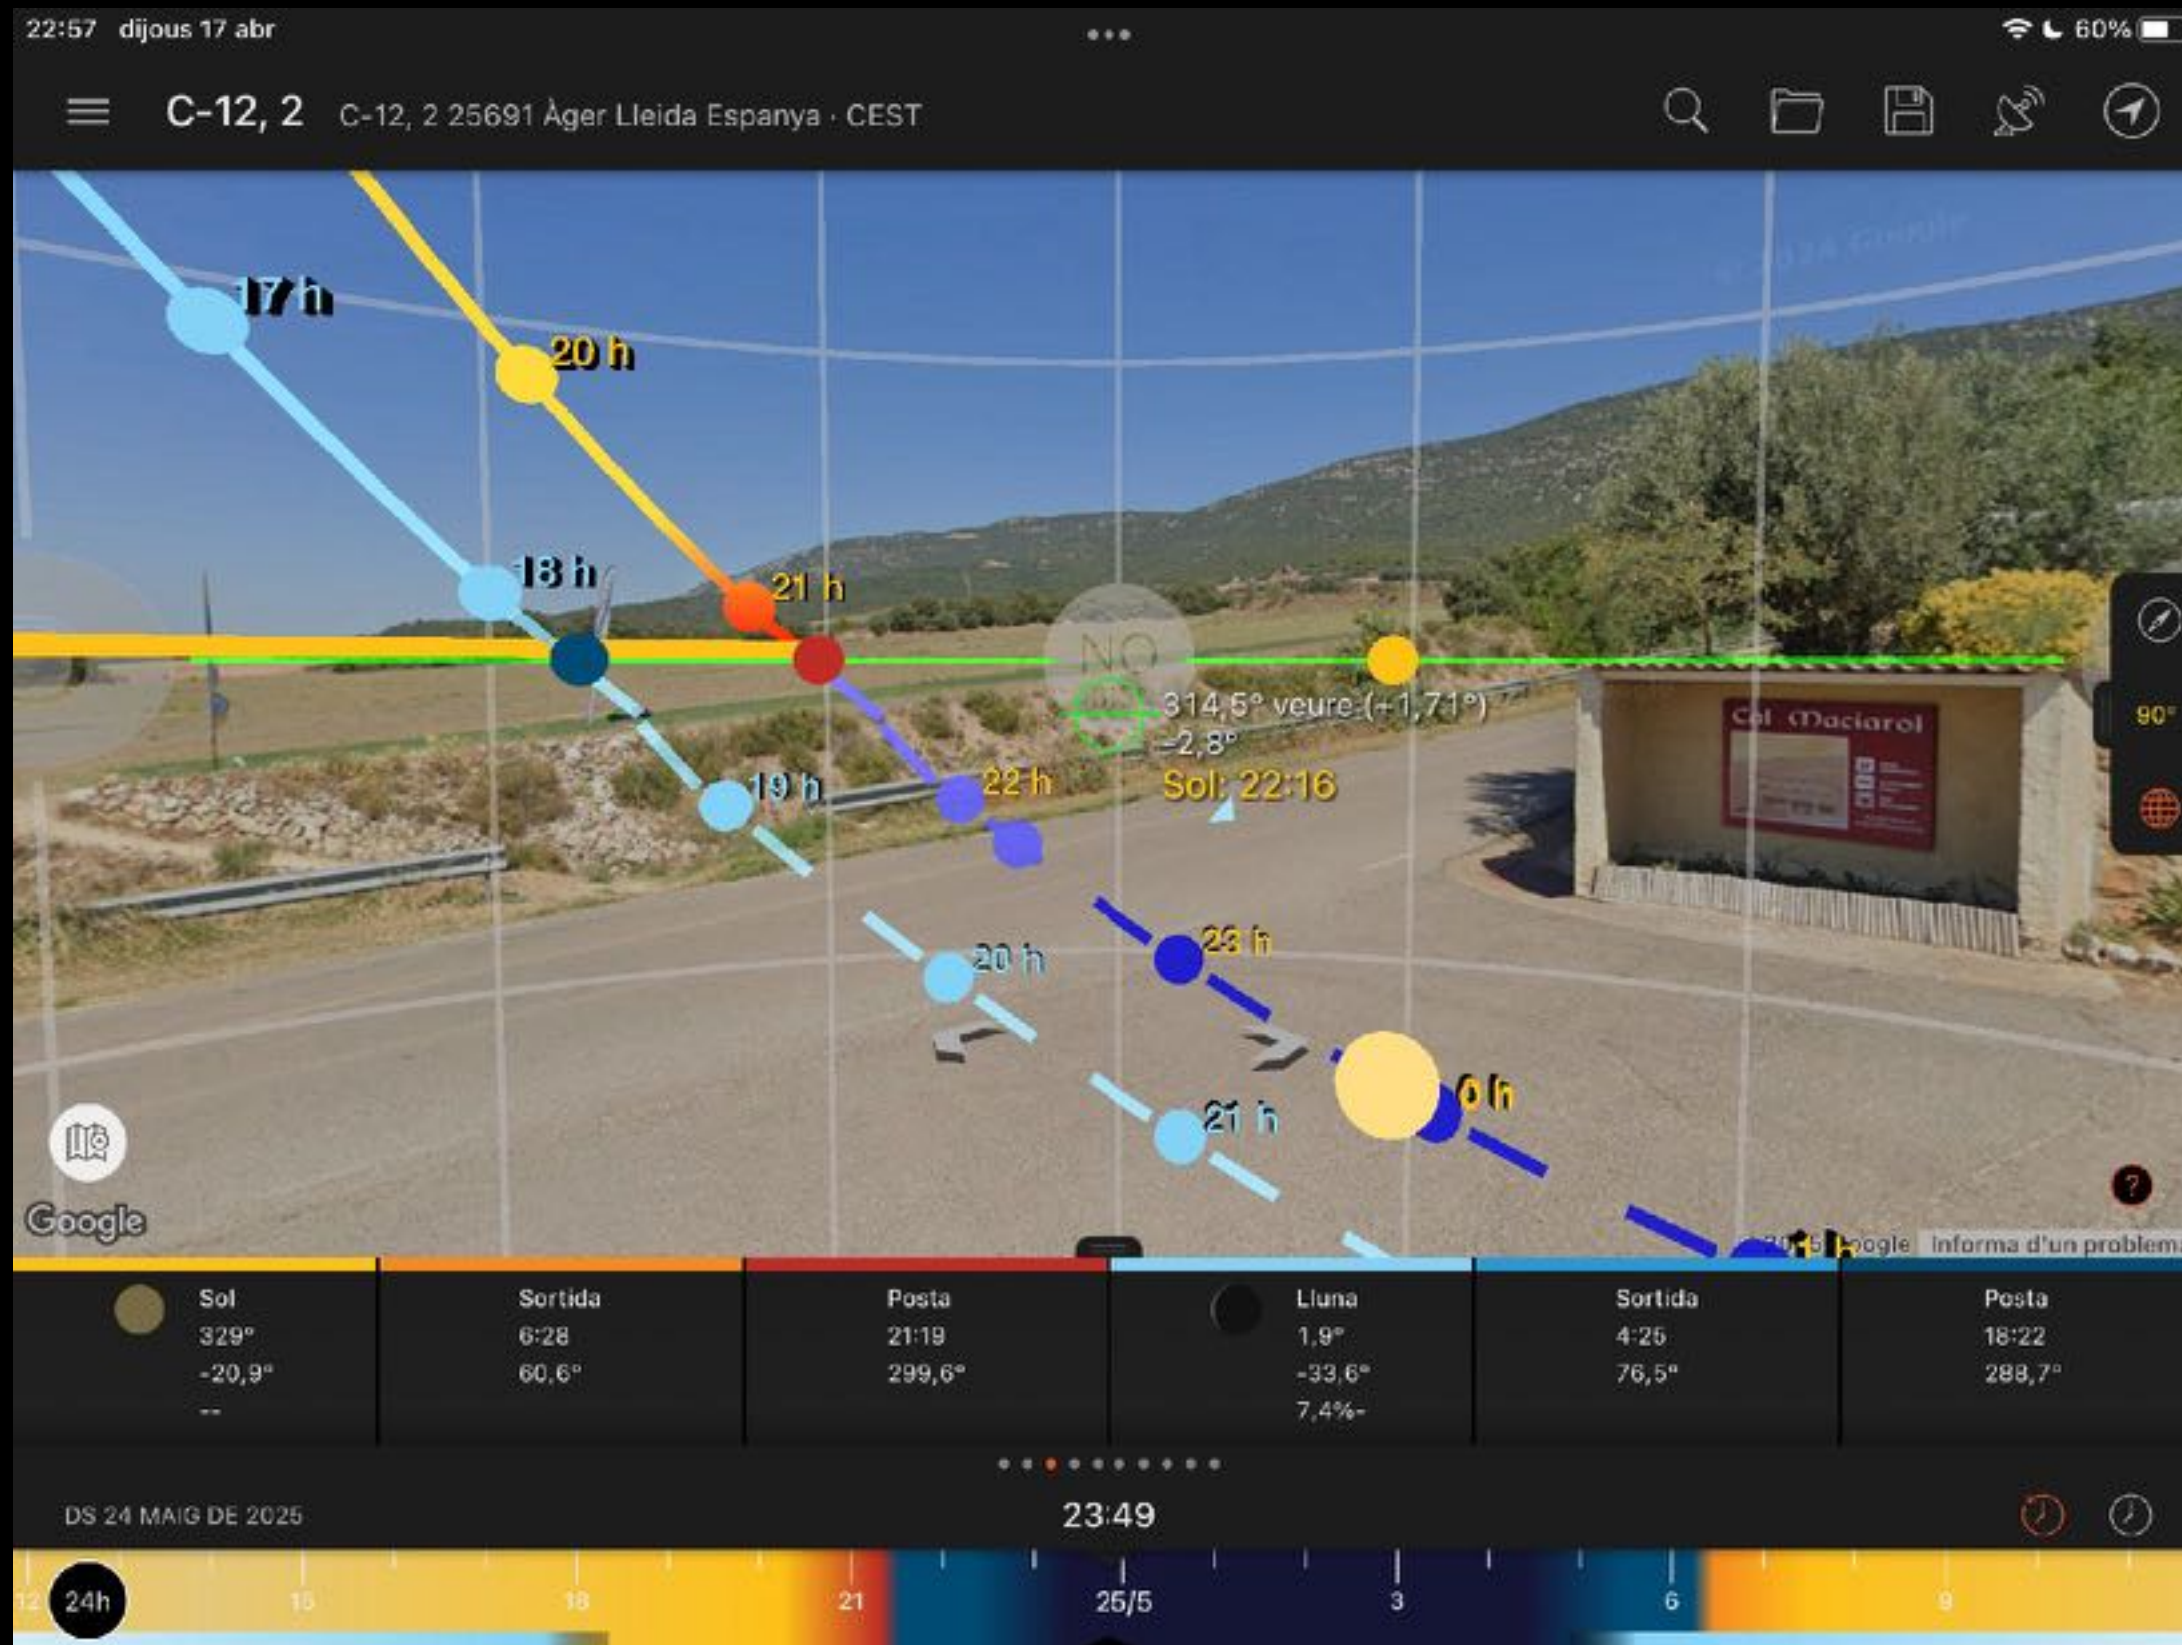

Sun Surveyor

Sun Surveyor